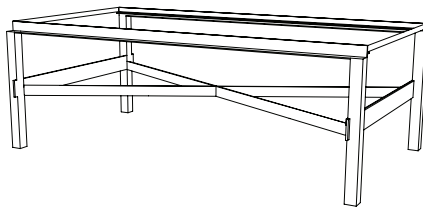

IATESTA  
STUDIO

STRUKTUR COCKTAIL TABLE

15-1504  
54"W x 31"D x 19"H

CUSTOM SUGGESTIONS

Standard

As a side table

Eliminate shelf

As a console

As a square cocktail table

As a round cocktail table

Hand Made in Maryland  
410.604.0360 (P)  
410.604.0363 (F)  
info@iatestastudio.com  
iatestastudio.com

**NOTE:** Due to variations in printing, the colors shown here cannot absolutely represent true quality and hue. Prior to ordering, please confirm details of this tearsheet and reference finish samples available through your local showroom or sales representative. Line drawings are not drawn to scale.

STRUKTUR COCKTAIL TABLE

Design Staash\Quinn  
15-1504

54"W x 31"D x 19"H

Finish: T216 / Forge Black

Top & Shelf: Inset 0.75" thick Starfire glass

Custom sizes and finishes available