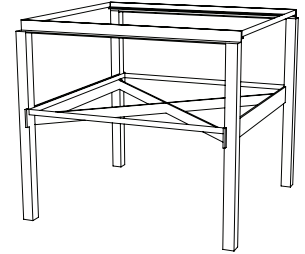

IATESTA  
STUDIO

STRUKTUR COCKTAIL TABLE

15-1504  
54"W x 31"D x 19"H

CUSTOM SUGGESTIONS

Standard

As a side table

Eliminate shelf

As a console

As a square cocktail table

As a round cocktail table

Hand Made in Maryland  
410.604.0360 (P)  
410.604.0363 (F)  
info@iatestastudio.com  
iatestastudio.com

**NOTE:** Due to variations in printing, the colors shown here cannot absolutely represent true quality and hue. Prior to ordering, please confirm details of this tearsheet and reference finish samples available through your local showroom or sales representative. Line drawings are not drawn to scale.

STRUKTUR COCKTAIL TABLE

Design Staash\Quinn  
15-1504

54"W x 31"D x 19"H

Finish: T216 / Forge Black

Top & Shelf: Inset 0.75" thick Starfire glass

Custom sizes and finishes available