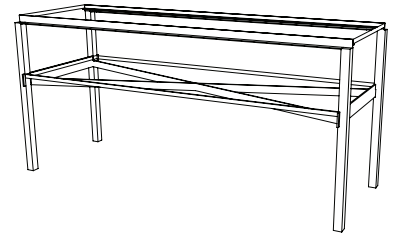

IATESTA  
STUDIO

STRUKTUR COCKTAIL TABLE

15-1504  
54"W x 31"D x 19"H

CUSTOM SUGGESTIONS

Standard

As a side table

Eliminate shelf

As a console

As a square cocktail table

As a round cocktail table

Hand Made in Maryland  
410.604.0360 (P)  
410.604.0363 (F)  
info@iatestastudio.com  
iatestastudio.com

**NOTE:** Due to variations in printing, the colors shown here cannot absolutely represent true quality and hue. Prior to ordering, please confirm details of this tearsheet and reference finish samples available through your local showroom or sales representative. Line drawings are not drawn to scale.

STRUKTUR COCKTAIL TABLE

Design Staash\Quinn  
15-1504

54"W x 31"D x 19"H

Finish: T216 / Forge Black

Top & Shelf: Inset 0.75" thick Starfire glass

Custom sizes and finishes available