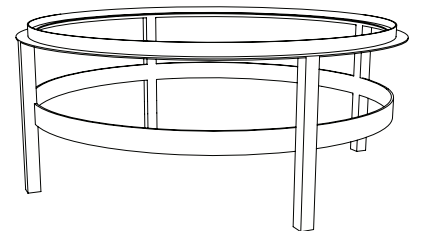

IATESTA  
STUDIO

STRUKTUR COCKTAIL TABLE

15-1504  
54"W x 31"D x 19"H

CUSTOM SUGGESTIONS

Standard

As a side table

Eliminate shelf

As a console

As a square cocktail table

As a round cocktail table

Hand Made in Maryland  
410.604.0360 (P)  
410.604.0363 (F)  
info@iatestastudio.com  
iatestastudio.com

**NOTE:** Due to variations in printing, the colors shown here cannot absolutely represent true quality and hue. Prior to ordering, please confirm details of this tearsheet and reference finish samples available through your local showroom or sales representative. Line drawings are not drawn to scale.

STRUKTUR COCKTAIL TABLE

Design Staash\Quinn  
15-1504

54"W x 31"D x 19"H

Finish: T216 / Forge Black

Top & Shelf: Inset 0.75" thick Starfire glass

Custom sizes and finishes available