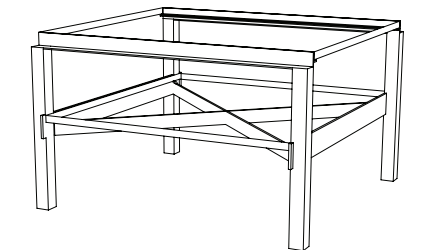

IATESTA  
STUDIO

STRUKTUR COCKTAIL TABLE

15-1504  
54"W x 31"D x 19"H

CUSTOM SUGGESTIONS

Standard

As a side table

Eliminate shelf

As a console

As a square cocktail table

As a round cocktail table

Hand Made in Maryland  
410.604.0360 (P)  
410.604.0363 (F)  
info@iatestastudio.com  
iatestastudio.com

**NOTE:** Due to variations in printing, the colors shown here cannot absolutely represent true quality and hue. Prior to ordering, please confirm details of this tearsheet and reference finish samples available through your local showroom or sales representative. Line drawings are not drawn to scale.

STRUKTUR COCKTAIL TABLE

Design Staash\Quinn  
15-1504

54"W x 31"D x 19"H

Finish: T216 / Forge Black

Top & Shelf: Inset 0.75" thick Starfire glass

Custom sizes and finishes available