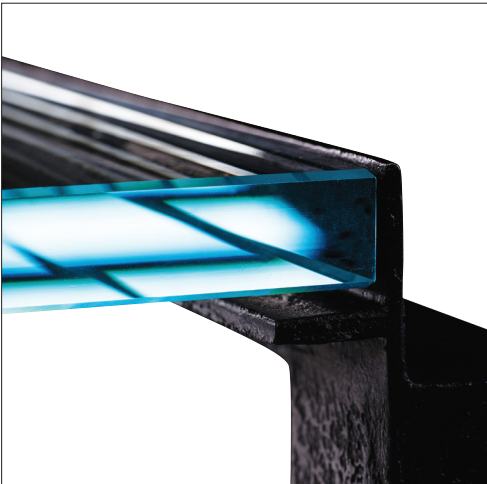

IATESTA  
STUDIO

STRUKTUR COCKTAIL TABLE

15-1504  
54"W x 31"D x 19"H

CUSTOM SUGGESTIONS

Standard

As a side table

Eliminate shelf

As a console

As a square cocktail table

As a round cocktail table

Hand Made in Maryland  
410.604.0360 (P)  
410.604.0363 (F)  
info@iatestastudio.com  
iatestastudio.com

**NOTE:** Due to variations in printing, the colors shown here cannot absolutely represent true quality and hue. Prior to ordering, please confirm details of this tearsheet and reference finish samples available through your local showroom or sales representative. Line drawings are not drawn to scale.

STRUKTUR COCKTAIL TABLE

Design Staash\Quinn  
15-1504

54"W x 31"D x 19"H

Finish: T216 / Forge Black

Top & Shelf: Inset 0.75" thick Starfire glass

Custom sizes and finishes available