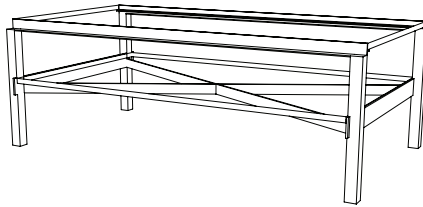

IATESTA  
STUDIO

STRUKTUR COCKTAIL TABLE

15-1504  
54"W x 31"D x 19"H

CUSTOM SUGGESTIONS

Standard

As a side table

Eliminate shelf

As a console

As a square cocktail table

As a round cocktail table

Hand Made in Maryland  
410.604.0360 (P)  
410.604.0363 (F)  
info@iatestastudio.com  
iatestastudio.com

**NOTE:** Due to variations in printing, the colors shown here cannot absolutely represent true quality and hue. Prior to ordering, please confirm details of this tearsheet and reference finish samples available through your local showroom or sales representative. Line drawings are not drawn to scale.

STRUKTUR COCKTAIL TABLE

Design Staash\Quinn  
15-1504

54"W x 31"D x 19"H

Finish: T216 / Forge Black

Top & Shelf: Inset 0.75" thick Starfire glass

Custom sizes and finishes available