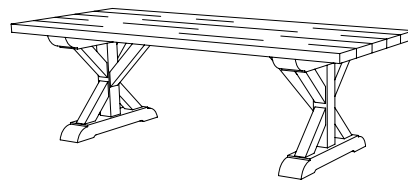

IATESTA
STUDIO

SEVERN TRESTLE TABLE

11-0704
96"W x 38"D x 30"H

IATESTA FURNITURE
STUDIO LIGHTING
ACCESSORIES
TEXTILES

CUSTOM SUGGESTIONS

Standard

Standard Center Table

Eliminate floor stretcher

With three trestle bases

As a console

As a bench

Hand Made in Maryland
410.604.0360 (P)
410.604.0363 (F)
info@iatestastudio.com
iatestastudio.com

NOTE: Due to variations in printing, the colors shown here cannot absolutely represent true quality and hue. Prior to ordering, please confirm details of this tearsheet and reference finish samples available through your local showroom or sales representative. Line drawings are not drawn to scale.

11.19

SEVERN TRESTLE TABLE

11-0704

Species: Ash

Finish: A201 / Driftwood

Top: Planked

Clearance under top: 27.875"

Custom sizes and finishes available