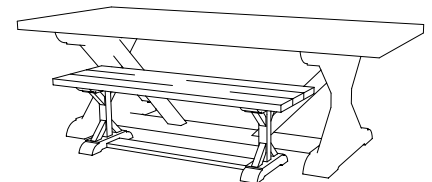

As a bench

Hand Made in Maryland
410.604.0360 (P)
410.604.0363 (F)
info@iatestastudio.com
iatestastudio.com

NOTE: Due to variations in printing, the colors shown here cannot absolutely represent true quality and hue. Prior to ordering, please confirm details of this tearsheet and reference finish samples available through your local showroom or sales representative. Line drawings are not drawn to scale.

11.19

SEVERN TRESTLE TABLE

11-0704

Species: Ash

Finish: A201 / Driftwood

Top: Planked

Clearance under top: 27.875"

Custom sizes and finishes available