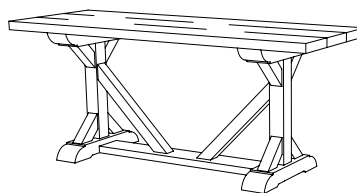

IATESTA
STUDIO

SEVERN TRESTLE TABLE

11-0704
96"W x 38"D x 30"H

IATESTA FURNITURE
STUDIO LIGHTING
ACCESSORIES
TEXTILES

CUSTOM SUGGESTIONS

Standard

Standard Center Table

Eliminate floor stretcher

With three trestle bases

As a console

As a bench

Hand Made in Maryland
410.604.0360 (P)
410.604.0363 (F)
info@iatestastudio.com
iatestastudio.com

NOTE: Due to variations in printing, the colors shown here cannot absolutely represent true quality and hue. Prior to ordering, please confirm details of this tearsheet and reference finish samples available through your local showroom or sales representative. Line drawings are not drawn to scale.

11.19

SEVERN TRESTLE TABLE

11-0704

Species: Ash

Finish: A201 / Driftwood

Top: Planked

Clearance under top: 27.875"

Custom sizes and finishes available