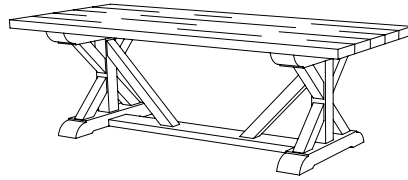

IATESTA
STUDIO

SEVERN TRESTLE TABLE

11-0704
96"W x 38"D x 30"H

IATESTA FURNITURE
STUDIO LIGHTING
ACCESSORIES
TEXTILES

CUSTOM SUGGESTIONS

Standard

Standard Center Table

Eliminate floor stretcher

With three trestle bases

As a console

As a bench

Hand Made in Maryland
410.604.0360 (P)
410.604.0363 (F)
info@iatestastudio.com
iatestastudio.com

NOTE: Due to variations in printing, the colors shown here cannot absolutely represent true quality and hue. Prior to ordering, please confirm details of this tearsheet and reference finish samples available through your local showroom or sales representative. Line drawings are not drawn to scale.

11.19

SEVERN TRESTLE TABLE

11-0704

Species: Ash

Finish: A201 / Driftwood

Top: Planked

Clearance under top: 27.875"

Custom sizes and finishes available