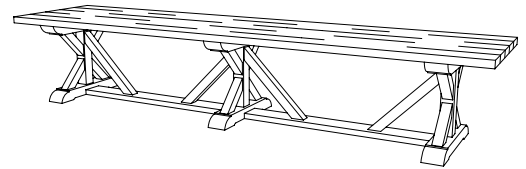

IATESTA
STUDIO

SEVERN TRESTLE TABLE

11-0704
96"W x 38"D x 30"H

IATESTA FURNITURE
STUDIO LIGHTING
ACCESSORIES
TEXTILES

CUSTOM SUGGESTIONS

Standard

Standard Center Table

Eliminate floor stretcher

With three trestle bases

As a console

As a bench

Hand Made in Maryland
410.604.0360 (P)
410.604.0363 (F)
info@iatestastudio.com
iatestastudio.com

NOTE: Due to variations in printing, the colors shown here cannot absolutely represent true quality and hue. Prior to ordering, please confirm details of this tearsheet and reference finish samples available through your local showroom or sales representative. Line drawings are not drawn to scale.

11.19

SEVERN TRESTLE TABLE

11-0704

Species: Ash

Finish: A201 / Driftwood

Top: Planked

Clearance under top: 27.875"

Custom sizes and finishes available