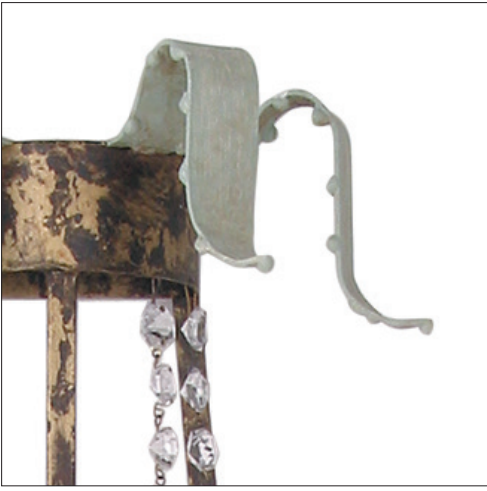

IATESTA
STUDIO

SCALLOPED TOLE SCIONCE

42-0009
14"W x 11"D x 25.75"H

CUSTOM SUGGESTIONS

Standard

Scalloped Tole Chandelier Size I

Un-electrified

Scalloped Tole Chandelier Size II

Eliminate Russian feather

Scalloped Tole Chandelier Size III

Hand Made in Maryland
410.604.0360 (P)
410.604.0363 (F)
info@iatestastudio.com
iatestastudio.com

NOTE: Due to variations in printing, the colors shown here cannot absolutely represent true quality and hue. Prior to ordering, please confirm details of this tearsheet and reference finish samples available through your local showroom or sales representative. Line drawings are not drawn to scale.

SCALLOPED TOLE SCONCE

42-0009

14"W x 11"D x 25.75"H

Finish: T205 / Avezzano Gold

Accent: Antique Celadon

2 lights / candelabra sockets / max wattage 40W

UL Listed

Lead Crystal