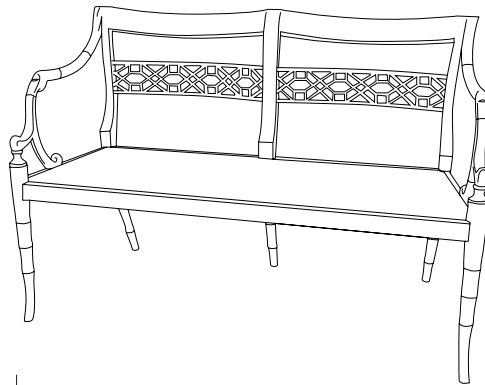

IATESTA  
STUDIO

REGENCY FRET BENCH

22-0125  
48"W x 21.5"D x 33"H

Standard

Standard Chair

Hand Made in Maryland  
410.604.0360 (P)  
410.604.0363 (F)  
info@iatestastudio.com  
iatestastudio.com

**NOTE:** Due to variations in printing, the colors shown here cannot absolutely represent true quality and hue. Prior to ordering, please confirm details of this tearsheet and reference finish samples available through your local showroom or sales representative. Line drawings are not drawn to scale.

## REGENCY FRET BENCH

22-0125

48"W x 21.5"D x 33"H

AH: 27.5" / SH: 16.25" / SD: 17"

Species: Maple

Finish: P304 / Faux Ebony with rub-through

Seat: Cane

Shown with optional 2" thick cushion