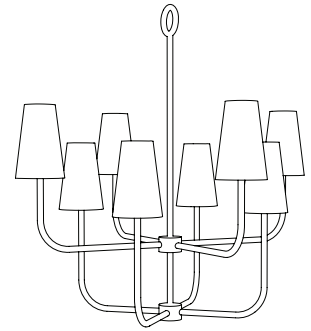

IATESTA
STUDIO

POMPIDOU CHANDELIER – SIZE III

41-1615-III
50"W x 25"D x 28"H

IATESTA STUDIO

FURNITURE
LIGHTING
ACCESSORIES
TEXTILES

Standard

Standard Size I

Standard Size II

Standard Sconce Size I

Elongated v.2

Standard Sconce Size II

Hand Made in Maryland
410.604.0360 (P)
410.604.0363 (F)
info@iatestastudio.com
iatestastudio.com

NOTE: Due to variations in printing, the colors shown here cannot absolutely represent true quality and hue. Prior to ordering, please confirm details of this tearsheet and reference finish samples available through your local showroom or sales representative. Line drawings are not drawn to scale.

POMPIDOU CHANDELIER – SIZE III

Design Staash\Quinn

41-1615-III

50"W x 25"D x 28"H

Finish As Shown: Verdi Plaster

12 lights / candelabra sockets / max wattage 40W, limited to 25W with shades

UL Listed

White Museum Board Shades, add 3.5" to the overall width & depth of the piece