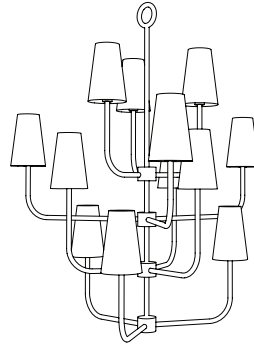

IATESTA
STUDIO

POMPIDOU CHANDELIER – SIZE III

41-1615-III
50"W x 25"D x 28"H

IATESTA STUDIO

FURNITURE
LIGHTING
ACCESSORIES
TEXTILES

Standard

Standard Size I

Standard Size II

Standard Sconce Size I

Elongated v.2

Standard Sconce Size II

Hand Made in Maryland
410.604.0360 (P)
410.604.0363 (F)
info@iatestastudio.com
iatestastudio.com

NOTE: Due to variations in printing, the colors shown here cannot absolutely represent true quality and hue. Prior to ordering, please confirm details of this tearsheet and reference finish samples available through your local showroom or sales representative. Line drawings are not drawn to scale.

POMPIDOU CHANDELIER – SIZE III

Design Staash\Quinn

41-1615-III

50"W x 25"D x 28"H

Finish As Shown: Verdi Plaster

12 lights / candelabra sockets / max wattage 40W, limited to 25W with shades

UL Listed

White Museum Board Shades, add 3.5" to the overall width & depth of the piece