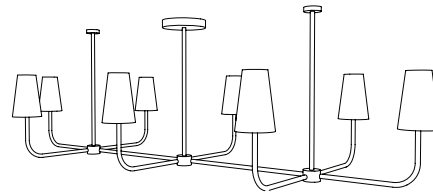

IATESTA
STUDIO

POMPIDOU CHANDELIER – SIZE III

41-1615-III
50"W x 25"D x 28"H

IATESTA STUDIO

FURNITURE
LIGHTING
ACCESSORIES
TEXTILES

Standard

Standard Size I

Standard Size II

Standard Sconce Size I

Elongated v.2

Standard Sconce Size II

Hand Made in Maryland
410.604.0360 (P)
410.604.0363 (F)
info@iatestastudio.com
iatestastudio.com

NOTE: Due to variations in printing, the colors shown here cannot absolutely represent true quality and hue. Prior to ordering, please confirm details of this tearsheet and reference finish samples available through your local showroom or sales representative. Line drawings are not drawn to scale.

POMPIDOU CHANDELIER – SIZE III

Design Staash\Quinn

41-1615-III

50"W x 25"D x 28"H

Finish As Shown: Verdi Plaster

12 lights / candelabra sockets / max wattage 40W, limited to 25W with shades

UL Listed

White Museum Board Shades, add 3.5" to the overall width & depth of the piece