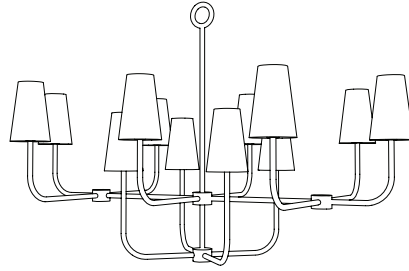

IATESTA
STUDIO

POMPIDOU CHANDELIER – SIZE III

41-1615-III
50"W x 25"D x 28"H

IATESTA STUDIO

FURNITURE
LIGHTING
ACCESSORIES
TEXTILES

Standard

Standard Size I

Standard Size II

Standard Sconce Size I

Elongated v.2

Standard Sconce Size II

Hand Made in Maryland
410.604.0360 (P)
410.604.0363 (F)
info@iatestastudio.com
iatestastudio.com

NOTE: Due to variations in printing, the colors shown here cannot absolutely represent true quality and hue. Prior to ordering, please confirm details of this tearsheet and reference finish samples available through your local showroom or sales representative. Line drawings are not drawn to scale.

POMPIDOU CHANDELIER – SIZE III

Design Staash\Quinn

41-1615-III

50"W x 25"D x 28"H

Finish As Shown: Verdi Plaster

12 lights / candelabra sockets / max wattage 40W, limited to 25W with shades

UL Listed

White Museum Board Shades, add 3.5" to the overall width & depth of the piece