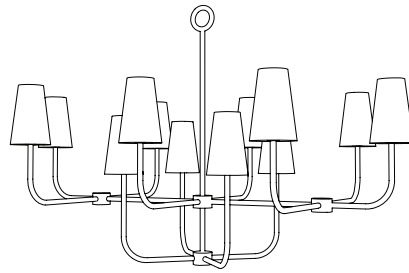

IATESTA
STUDIO

POMPIDOU CHANDELIER - SIZE I

41-1615-I
25" Dia. x 28"H

IATESTA FURNITURE
STUDIO LIGHTING
ACCESSORIES
TEXTILES

CUSTOM SUGGESTIONS

Standard

Standard Size II

Standard Size III

Standard Sconce Size I

Elongated v.2

Standard Sconce Size II

Hand Made in Maryland
410.604.0360 (P)
410.604.0363 (F)
info@iatestastudio.com
iatestastudio.com

NOTE: Due to variations in printing, the colors shown here cannot absolutely represent true quality and hue. Prior to ordering, please confirm details of this tearsheet and reference finish samples available through your local showroom or sales representative. Line drawings are not drawn to scale.

POMPIDOU CHANDELIER - SIZE I

Design Staash\Quinn
41-1615-I
25" Dia. x 28"H

Finish As Shown: White Plaster

8 lights / candelabra sockets / max wattage 40W, limited to 25W with shades
UL Listed

White Museum Board Shades, add 3.5" to the overall diameter of the piece