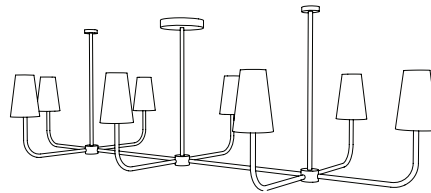

IATESTA
STUDIO

POMPIDOU CHANDELIER - SIZE I

41-1615-I
25" Dia. x 28"H

IATESTA FURNITURE
STUDIO LIGHTING
ACCESSORIES
TEXTILES

CUSTOM SUGGESTIONS

Standard

Standard Size II

Standard Size III

Standard Sconce Size I

Elongated v.2

Standard Sconce Size II

Hand Made in Maryland
410.604.0360 (P)
410.604.0363 (F)
info@iatestastudio.com
iatestastudio.com

NOTE: Due to variations in printing, the colors shown here cannot absolutely represent true quality and hue. Prior to ordering, please confirm details of this tearsheet and reference finish samples available through your local showroom or sales representative. Line drawings are not drawn to scale.

POMPIDOU CHANDELIER - SIZE I

Design Staash\Quinn
41-1615-I
25" Dia. x 28"H

Finish As Shown: White Plaster

8 lights / candelabra sockets / max wattage 40W, limited to 25W with shades
UL Listed

White Museum Board Shades, add 3.5" to the overall diameter of the piece