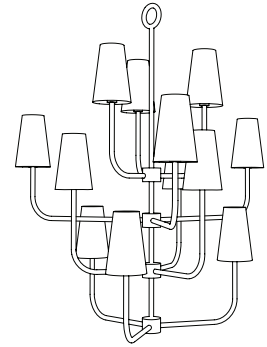

IATESTA
STUDIO

POMPIDOU CHANDELIER - SIZE I

41-1615-I
25" Dia. x 28"H

IATESTA FURNITURE
STUDIO LIGHTING
ACCESSORIES
TEXTILES

CUSTOM SUGGESTIONS

Standard

Standard Size II

Standard Size III

Standard Sconce Size I

Elongated v.2

Standard Sconce Size II

Hand Made in Maryland
410.604.0360 (P)
410.604.0363 (F)
info@iatestastudio.com
iatestastudio.com

NOTE: Due to variations in printing, the colors shown here cannot absolutely represent true quality and hue. Prior to ordering, please confirm details of this tearsheet and reference finish samples available through your local showroom or sales representative. Line drawings are not drawn to scale.

POMPIDOU CHANDELIER - SIZE I

Design Staash\Quinn
41-1615-I
25" Dia. x 28"H

Finish As Shown: White Plaster

8 lights / candelabra sockets / max wattage 40W, limited to 25W with shades
UL Listed

White Museum Board Shades, add 3.5" to the overall diameter of the piece