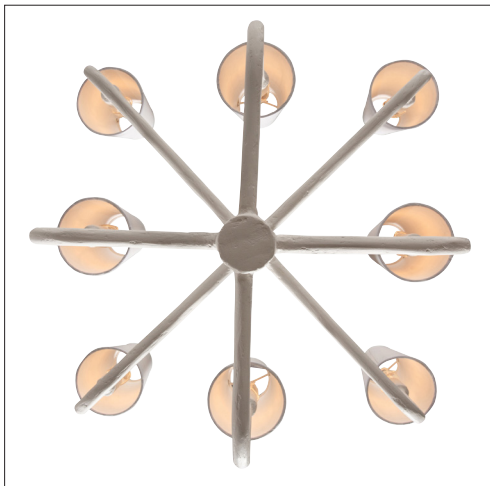

IATESTA
STUDIO

POMPIDOU CHANDELIER - SIZE I

41-1615-I
25" Dia. x 28"H

IATESTA FURNITURE
STUDIO LIGHTING
ACCESSORIES
TEXTILES

CUSTOM SUGGESTIONS

Standard

Standard Size II

Standard Size III

Standard Sconce Size I

Elongated v.2

Standard Sconce Size II

Hand Made in Maryland
410.604.0360 (P)
410.604.0363 (F)
info@iatestastudio.com
iatestastudio.com

NOTE: Due to variations in printing, the colors shown here cannot absolutely represent true quality and hue. Prior to ordering, please confirm details of this tearsheet and reference finish samples available through your local showroom or sales representative. Line drawings are not drawn to scale.

POMPIDOU CHANDELIER - SIZE I

Design Staash\Quinn
41-1615-I
25" Dia. x 28"H

Finish As Shown: White Plaster

8 lights / candelabra sockets / max wattage 40W, limited to 25W with shades
UL Listed

White Museum Board Shades, add 3.5" to the overall diameter of the piece

Weight: 10 lbs

Custom sizes and finishes available