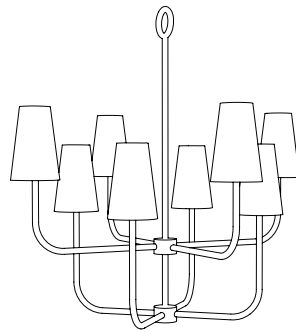

IATESTA
STUDIO

POMPIDOU CHANDELIER - SIZE I

41-1615-I
25" Dia. x 28"H

IATESTA FURNITURE
STUDIO LIGHTING
ACCESSORIES
TEXTILES

CUSTOM SUGGESTIONS

Standard

Standard Size II

Standard Size III

Standard Sconce Size I

Elongated v.2

Standard Sconce Size II

Hand Made in Maryland
410.604.0360 (P)
410.604.0363 (F)
info@iatestastudio.com
iatestastudio.com

NOTE: Due to variations in printing, the colors shown here cannot absolutely represent true quality and hue. Prior to ordering, please confirm details of this tearsheet and reference finish samples available through your local showroom or sales representative. Line drawings are not drawn to scale.

POMPIDOU CHANDELIER - SIZE I

Design Staash\Quinn
41-1615-I
25" Dia. x 28"H

Finish As Shown: White Plaster

8 lights / candelabra sockets / max wattage 40W, limited to 25W with shades
UL Listed

White Museum Board Shades, add 3.5" to the overall diameter of the piece