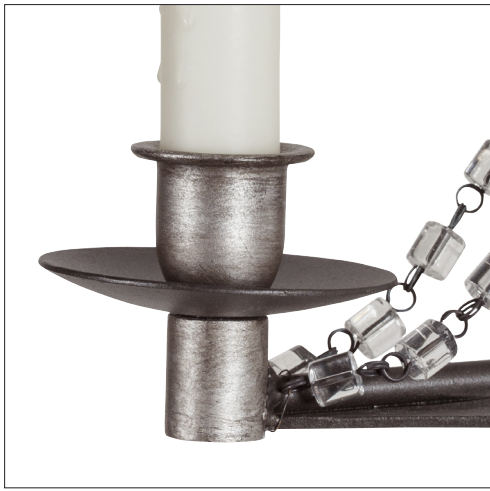

IATESTA
STUDIO

LEIDEN SCONCE - SIZE I

42-0518-I
11.5"W x 6.5"D x 18"H

IATESTA STUDIO

FURNITURE
LIGHTING
ACCESSORIES
TEXTILES

CUSTOM SUGGESTIONS

Standard

Standard - Size II

Standard Leiden Chandelier - Size I

Standard Leiden Chandelier - Size II

With one light

Eliminate crystal

Hand Made in Maryland
410.604.0360 (P)
410.604.0363 (F)
info@iatestastudio.com
iatestastudio.com

NOTE: Due to variations in printing, the colors shown here cannot absolutely represent true quality and hue. Prior to ordering, please confirm details of this tearsheet and reference finish samples available through your local showroom or sales representative. Line drawings are not drawn to scale.

LEIDEN SCONCE - SIZE I

42-0518-I

11.5"W x 6.5"D x 18"H

Turning Species: Mahogany

Turning Finish: M205 / Weathered Mahogany

Frame Finish: T102 / Natural Steel

Accent: Silver Leaf

2 lights / candelabra sockets / max wattage 40W