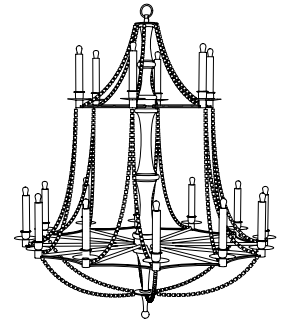

IATESTA
STUDIO

LEIDEN SCONCE - SIZE I

42-0518-I
11.5"W x 6.5"D x 18"H

IATESTA STUDIO

FURNITURE
LIGHTING
ACCESSORIES
TEXTILES

CUSTOM SUGGESTIONS

Standard

Standard - Size II

Standard Leiden Chandelier - Size I

Standard Leiden Chandelier - Size II

With one light

Eliminate crystal

Hand Made in Maryland
410.604.0360 (P)
410.604.0363 (F)
info@iatestastudio.com
iatestastudio.com

NOTE: Due to variations in printing, the colors shown here cannot absolutely represent true quality and hue. Prior to ordering, please confirm details of this tearsheet and reference finish samples available through your local showroom or sales representative. Line drawings are not drawn to scale.