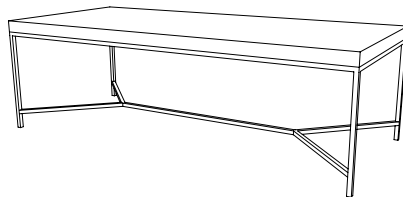

IATESTA
STUDIO

KLEIN SIDE TABLE

14-1618
26"W x 26"D x 26"H

CUSTOM SUGGESTIONS

Standard

Standard Klein Cocktail Table

Add a shelf

Standard Klein Console

As a dining table

As a writing desk

Hand Made in Maryland
410.604.0360 (P)
410.604.0363 (F)
info@iatestastudio.com
iatestastudio.com

NOTE: Due to variations in printing, the colors shown here cannot absolutely represent true quality and hue. Prior to ordering, please confirm details of this tearsheet and reference finish samples available through your local showroom or sales representative. Line drawings are not drawn to scale.

KLEIN SIDE TABLE

14-1618

26"W x 26"D x 26"H

Top Species: Painted

Top Finish: FS102-05 / Faux Antique Shagreen - Shale

Base Finish: T304 / Antique Silver

Custom sizes and finishes available