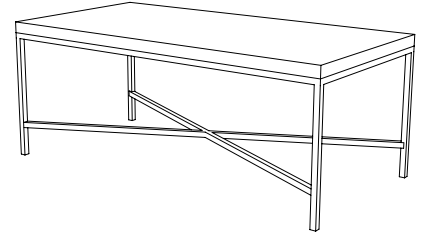

IATESTA
STUDIO

KLEIN SIDE TABLE

14-1618
26"W x 26"D x 26"H

CUSTOM SUGGESTIONS

Standard

Standard Klein Cocktail Table

Add a shelf

Standard Klein Console

As a dining table

As a writing desk

Hand Made in Maryland
410.604.0360 (P)
410.604.0363 (F)
info@iatestastudio.com
iatestastudio.com

NOTE: Due to variations in printing, the colors shown here cannot absolutely represent true quality and hue. Prior to ordering, please confirm details of this tearsheet and reference finish samples available through your local showroom or sales representative. Line drawings are not drawn to scale.

KLEIN SIDE TABLE

14-1618

26"W x 26"D x 26"H

Top Species: Painted

Top Finish: FS102-05 / Faux Antique Shagreen - Shale

Base Finish: T304 / Antique Silver

Custom sizes and finishes available