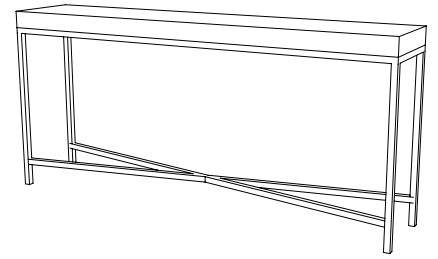

IATESTA
STUDIO

KLEIN SIDE TABLE

14-1618
26"W x 26"D x 26"H

CUSTOM SUGGESTIONS

Standard

Standard Klein Cocktail Table

Add a shelf

Standard Klein Console

As a dining table

As a writing desk

Hand Made in Maryland
410.604.0360 (P)
410.604.0363 (F)
info@iatestastudio.com
iatestastudio.com

NOTE: Due to variations in printing, the colors shown here cannot absolutely represent true quality and hue. Prior to ordering, please confirm details of this tearsheet and reference finish samples available through your local showroom or sales representative. Line drawings are not drawn to scale.

KLEIN SIDE TABLE

14-1618

26"W x 26"D x 26"H

Top Species: Painted

Top Finish: FS102-05 / Faux Antique Shagreen - Shale

Base Finish: T304 / Antique Silver

Custom sizes and finishes available