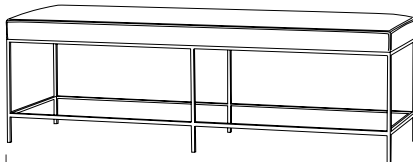

IATESTA
STUDIO

ITALIA BENCH

22-0718
60"W x 18"D x 19"H

IATESTA FURNITURE
STUDIO LIGHTING
ACCESSORIES
TEXTILES

CUSTOM SUGGESTIONS

Standard

Standard Cocktail Table

Eliminate shelf

As a side table

Four legs

Eight legs

Hand Made in Maryland
410.604.0360 (P)
410.604.0363 (F)
info@iatestastudio.com
iatestastudio.com

NOTE: Due to variations in printing, the colors shown here cannot absolutely represent true quality and hue. Prior to ordering, please confirm details of this tearsheet and reference finish samples available through your local showroom or sales representative. Line drawings are not drawn to scale.

ITALIA BENCH

22-0718

60"W x 18"D x 19"H

Finish: L305 / Rouen Silver

Shelf: Inset 0.5" thick clear glass

Upholstered with top stitched details

COL 45 square feet or COM 2.5 yards with blind stitched details

Custom sizes and finishes available