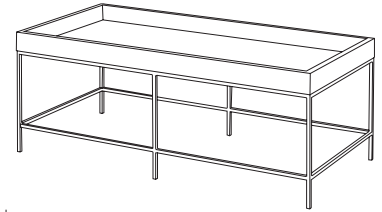

IATESTA
STUDIO

ITALIA BENCH

22-0718
60"W x 18"D x 19"H

IATESTA FURNITURE
STUDIO LIGHTING
ACCESSORIES
TEXTILES

CUSTOM SUGGESTIONS

Standard

Standard Cocktail Table

Eliminate shelf

As a side table

Four legs

Eight legs

Hand Made in Maryland
410.604.0360 (P)
410.604.0363 (F)
info@iatestastudio.com
iatestastudio.com

NOTE: Due to variations in printing, the colors shown here cannot absolutely represent true quality and hue. Prior to ordering, please confirm details of this tearsheet and reference finish samples available through your local showroom or sales representative. Line drawings are not drawn to scale.

ITALIA BENCH

22-0718

60"W x 18"D x 19"H

Finish: L305 / Rouen Silver

Shelf: Inset 0.5" thick clear glass

Upholstered with top stitched details

COL 45 square feet or COM 2.5 yards with blind stitched details

Custom sizes and finishes available