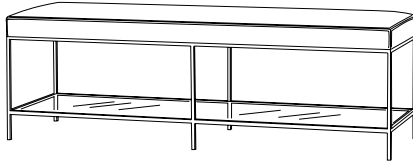

IATESTA
STUDIO

ITALIA BENCH

22-0718
60"W x 18"D x 19"H

IATESTA FURNITURE
STUDIO LIGHTING
ACCESSORIES
TEXTILES

CUSTOM SUGGESTIONS

Standard

Standard Cocktail Table

Eliminate shelf

As a side table

Four legs

Eight legs

Hand Made in Maryland
410.604.0360 (P)
410.604.0363 (F)
info@iatestastudio.com
iatestastudio.com

NOTE: Due to variations in printing, the colors shown here cannot absolutely represent true quality and hue. Prior to ordering, please confirm details of this tearsheet and reference finish samples available through your local showroom or sales representative. Line drawings are not drawn to scale.

ITALIA BENCH

22-0718

60"W x 18"D x 19"H

Finish: L305 / Rouen Silver

Shelf: Inset 0.5" thick clear glass

Upholstered with top stitched details

COL 45 square feet or COM 2.5 yards with blind stitched details

Custom sizes and finishes available