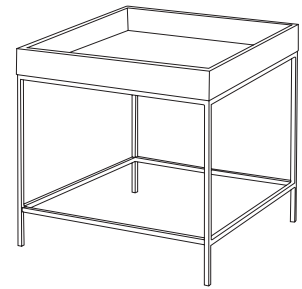

IATESTA
STUDIO

ITALIA BENCH

22-0718
60"W x 18"D x 19"H

IATESTA FURNITURE
STUDIO LIGHTING
ACCESSORIES
TEXTILES

CUSTOM SUGGESTIONS

Standard

Standard Cocktail Table

Eliminate shelf

As a side table

Four legs

Eight legs

Hand Made in Maryland
410.604.0360 (P)
410.604.0363 (F)
info@iatestastudio.com
iatestastudio.com

NOTE: Due to variations in printing, the colors shown here cannot absolutely represent true quality and hue. Prior to ordering, please confirm details of this tearsheet and reference finish samples available through your local showroom or sales representative. Line drawings are not drawn to scale.

ITALIA BENCH

22-0718

60"W x 18"D x 19"H

Finish: L305 / Rouen Silver

Shelf: Inset 0.5" thick clear glass

Upholstered with top stitched details

COL 45 square feet or COM 2.5 yards with blind stitched details

Custom sizes and finishes available