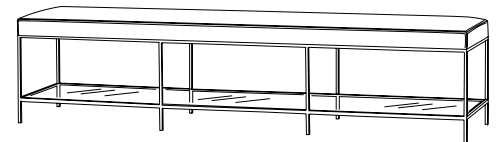

IATESTA
STUDIO

ITALIA BENCH

22-0718
60"W x 18"D x 19"H

IATESTA FURNITURE
STUDIO LIGHTING
ACCESSORIES
TEXTILES

CUSTOM SUGGESTIONS

Standard

Standard Cocktail Table

Eliminate shelf

As a side table

Four legs

Eight legs

Hand Made in Maryland
410.604.0360 (P)
410.604.0363 (F)
info@iatestastudio.com
iatestastudio.com

NOTE: Due to variations in printing, the colors shown here cannot absolutely represent true quality and hue. Prior to ordering, please confirm details of this tearsheet and reference finish samples available through your local showroom or sales representative. Line drawings are not drawn to scale.

ITALIA BENCH

22-0718

60"W x 18"D x 19"H

Finish: L305 / Rouen Silver

Shelf: Inset 0.5" thick clear glass

Upholstered with top stitched details

COL 45 square feet or COM 2.5 yards with blind stitched details

Custom sizes and finishes available