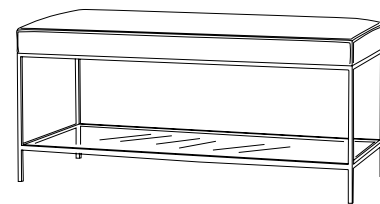

IATESTA
STUDIO

ITALIA BENCH

22-0718
60"W x 18"D x 19"H

IATESTA FURNITURE
STUDIO LIGHTING
ACCESSORIES
TEXTILES

CUSTOM SUGGESTIONS

Standard

Standard Cocktail Table

Eliminate shelf

As a side table

Four legs

Eight legs

Hand Made in Maryland
410.604.0360 (P)
410.604.0363 (F)
info@iatestastudio.com
iatestastudio.com

NOTE: Due to variations in printing, the colors shown here cannot absolutely represent true quality and hue. Prior to ordering, please confirm details of this tearsheet and reference finish samples available through your local showroom or sales representative. Line drawings are not drawn to scale.

ITALIA BENCH

22-0718

60"W x 18"D x 19"H

Finish: L305 / Rouen Silver

Shelf: Inset 0.5" thick clear glass

Upholstered with top stitched details

COL 45 square feet or COM 2.5 yards with blind stitched details

Custom sizes and finishes available