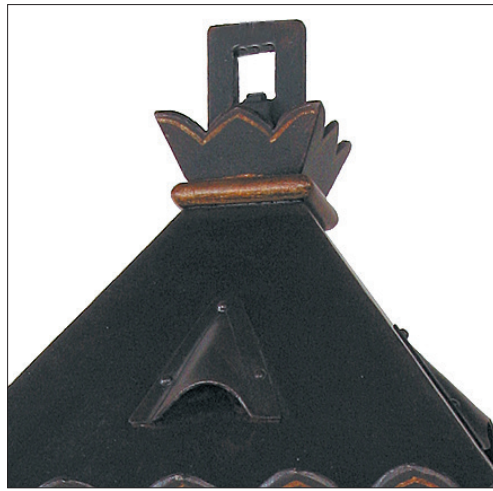

IATESTA
STUDIO

GOTHIC LANTERN - SIZE I

41-0104-I
13"W x 13"D x 26"H

CUSTOM SUGGESTIONS

Standard _____

Standard Size II _____

Simplified _____

As a wall lantern _____

Eliminate ring _____

GOthic LANTERN - SIZE I

41-0104-I

13"W x 13"D x 26"H

23.25"H without the ring

Finish: L104 / Yorkshire Black

Accent: Gilt Piping

Panels: Plain Glass

3 lights / candelabra sockets / max wattage 40W

UL Listed

Weight: 20 lbs

Custom sizes and finishes available

Hand Made in Maryland
410.604.0360 (P)
410.604.0363 (F)
info@iatestastudio.com
iatestastudio.com