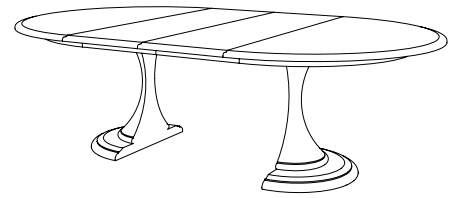

IATESTA
STUDIO

GARDEN TABLE - SIZE III

11-0208-III
72"W x 42"D x 30"H

IATESTA STUDIO

FURNITURE
LIGHTING
ACCESSORIES
TEXTILES

CUSTOM SUGGESTIONS

Standard

Standard Size II

Standard Size I

With leaves

Double pedestal

As an occasional table

Hand Made in Maryland
410.604.0360 (P)
410.604.0363 (F)
info@iatestastudio.com
iatestastudio.com

NOTE: Due to variations in printing, the colors shown here cannot absolutely represent true quality and hue. Prior to ordering, please confirm details of this tearsheet and reference finish samples available through your local showroom or sales representative. Line drawings are not drawn to scale.

GARDEN TABLE - SIZE III

11-0208-III

72"W x 42"D x 30"H - elliptical oval

Species: Painted

Finish: PF311 / White Lacquer - Satin

Clearance under apron: 27"

Clearance under top: 29"

Custom sizes and finishes available