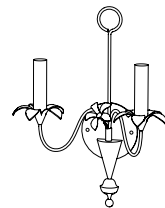

IATESTA
STUDIO

FLEUR CHANDELIER - SIZE II

41-0121-II
35" Dia. x 45"H

IATESTA STUDIO

FURNITURE
LIGHTING
ACCESSORIES
TEXTILES

CUSTOM SUGGESTIONS

Standard

Standard Size I

With one tier

With four tiers

Standard Sconce

Sconce with two arms

Hand Made in Maryland
410.604.0360 (P)
410.604.0363 (F)
info@iatestastudio.com
iatestastudio.com

NOTE: Due to variations in printing, the colors shown here cannot absolutely represent true quality and hue. Prior to ordering, please confirm details of this tearsheet and reference finish samples available through your local showroom or sales representative. Line drawings are not drawn to scale.

FLEUR CHANDELIER - SIZE II

41-0121-II

35" Dia. x 45"H

Finish: L201 / Provençale Yellow & Gilt

12 lights / candelabra sockets / max wattage 40W

Weight: 15 lbs

Custom sizes and finishes available

10.20