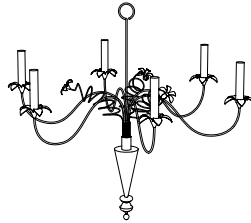

IATESTA
STUDIO

FLEUR CHANDELIER - SIZE II

41-0121-II
35" Dia. x 45"H

IATESTA STUDIO

FURNITURE
LIGHTING
ACCESSORIES
TEXTILES

CUSTOM SUGGESTIONS

Standard

Standard Size I

With one tier

With four tiers

Standard Sconce

Sconce with two arms

Hand Made in Maryland
410.604.0360 (P)
410.604.0363 (F)
info@iatestastudio.com
iatestastudio.com

NOTE: Due to variations in printing, the colors shown here cannot absolutely represent true quality and hue. Prior to ordering, please confirm details of this tearsheet and reference finish samples available through your local showroom or sales representative. Line drawings are not drawn to scale.

FLEUR CHANDELIER - SIZE II

41-0121-II

35" Dia. x 45"H

Finish: L201 / Provençale Yellow & Gilt

12 lights / candelabra sockets / max wattage 40W

Weight: 15 lbs

Custom sizes and finishes available

10.20