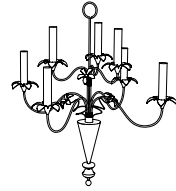

IATESTA
STUDIO

FLEUR CHANDELIER - SIZE II

41-0121-II
35" Dia. x 45"H

IATESTA STUDIO

FURNITURE
LIGHTING
ACCESSORIES
TEXTILES

CUSTOM SUGGESTIONS

Standard

Standard Size I

With one tier

With four tiers

Standard Sconce

Sconce with two arms

Hand Made in Maryland
410.604.0360 (P)
410.604.0363 (F)
info@iatestastudio.com
iatestastudio.com

NOTE: Due to variations in printing, the colors shown here cannot absolutely represent true quality and hue. Prior to ordering, please confirm details of this tearsheet and reference finish samples available through your local showroom or sales representative. Line drawings are not drawn to scale.

FLEUR CHANDELIER - SIZE II

41-0121-II

35" Dia. x 45"H

Finish: L201 / Provençale Yellow & Gilt

12 lights / candelabra sockets / max wattage 40W

Weight: 15 lbs

Custom sizes and finishes available

10.20