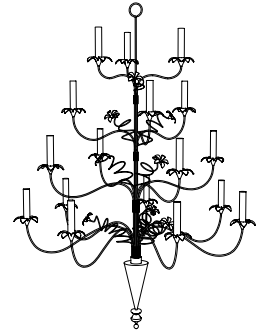

IATESTA
STUDIO

FLEUR CHANDELIER - SIZE II

41-0121-II
35" Dia. x 45"H

IATESTA STUDIO

FURNITURE
LIGHTING
ACCESSORIES
TEXTILES

CUSTOM SUGGESTIONS

Standard

Standard Size I

With one tier

With four tiers

Standard Sconce

Sconce with two arms

Hand Made in Maryland
410.604.0360 (P)
410.604.0363 (F)
info@iatestastudio.com
iatestastudio.com

NOTE: Due to variations in printing, the colors shown here cannot absolutely represent true quality and hue. Prior to ordering, please confirm details of this tearsheet and reference finish samples available through your local showroom or sales representative. Line drawings are not drawn to scale.

FLEUR CHANDELIER - SIZE II

41-0121-II

35" Dia. x 45"H

Finish: L201 / Provençale Yellow & Gilt

12 lights / candelabra sockets / max wattage 40W

Weight: 15 lbs

Custom sizes and finishes available

10.20