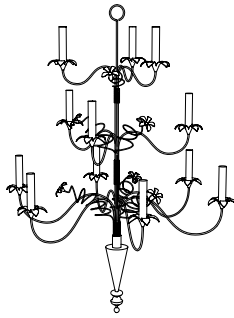

IATESTA
STUDIO

FLEUR CHANDELIER - SIZE II

41-0121-II
35" Dia. x 45"H

IATESTA STUDIO

FURNITURE
LIGHTING
ACCESSORIES
TEXTILES

CUSTOM SUGGESTIONS

Standard

Standard Size I

With one tier

With four tiers

Standard Sconce

Sconce with two arms

Hand Made in Maryland
410.604.0360 (P)
410.604.0363 (F)
info@iatestastudio.com
iatestastudio.com

NOTE: Due to variations in printing, the colors shown here cannot absolutely represent true quality and hue. Prior to ordering, please confirm details of this tearsheet and reference finish samples available through your local showroom or sales representative. Line drawings are not drawn to scale.

FLEUR CHANDELIER - SIZE II

41-0121-II

35" Dia. x 45"H

Finish: L201 / Provençale Yellow & Gilt

12 lights / candelabra sockets / max wattage 40W

Weight: 15 lbs

Custom sizes and finishes available

10.20