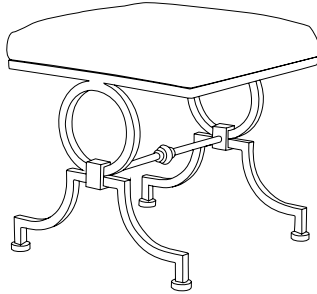

IATESTA
STUDIO

FLEEK BENCH

22-0611
18"W x 18"D x 19"H

CUSTOM SUGGESTIONS

Standard

Standard Coffee Table

As a double bench

As a console

As a triple bench

Hand Made in Maryland
410.604.0360 (P)
410.604.0363 (F)
info@iatestastudio.com
iatestastudio.com

NOTE: Due to variations in printing, the colors shown here cannot absolutely represent true quality and hue. Prior to ordering, please confirm details of this tearsheet and reference finish samples available through your local showroom or sales representative. Line drawings are not drawn to scale.

FLEEK BENCH

22-0611

18"W x 18"D x 19"H

Finish: T211 / Etruscan Bronze

COL 18 square feet or COM 1 yard

Custom sizes and finishes available

Leather Shown: #504/01 – Pony Hair / Brown & White