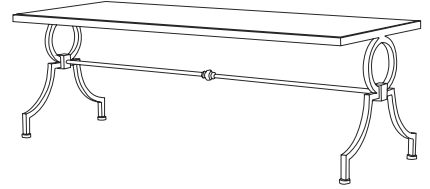

IATESTA
STUDIO

FLEEK BENCH

22-0611
18"W x 18"D x 19"H

CUSTOM SUGGESTIONS

Standard

Standard Coffee Table

As a double bench

As a console

As a triple bench

Hand Made in Maryland
410.604.0360 (P)
410.604.0363 (F)
info@iatestastudio.com
iatestastudio.com

NOTE: Due to variations in printing, the colors shown here cannot absolutely represent true quality and hue. Prior to ordering, please confirm details of this tearsheet and reference finish samples available through your local showroom or sales representative. Line drawings are not drawn to scale.

FLEEK BENCH

22-0611

18"W x 18"D x 19"H

Finish: T211 / Etruscan Bronze

COL 18 square feet or COM 1 yard

Custom sizes and finishes available

Leather Shown: #504/01 – Pony Hair / Brown & White