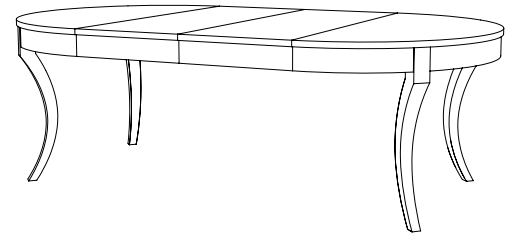

IATESTA
STUDIO

CORSICAN TABLE

14-9916
20" Dia. x 27"H

IATESTA STUDIO

FURNITURE
LIGHTING
ACCESSORIES
TEXTILES

CUSTOM SUGGESTIONS

Standard

Square

Larger diameter

Rectangle

As a dining table

As a dining table with leaves

Hand Made in Maryland
410.604.0360 (P)
410.604.0363 (F)
info@iatestastudio.com
iatestastudio.com

NOTE: Due to variations in printing, the colors shown here cannot absolutely represent true quality and hue. Prior to ordering, please confirm details of this tearsheet and reference finish samples available through your local showroom or sales representative. Line drawings are not drawn to scale.

CORSICAN TABLE

14-9916

20" Dia. x 27"H

Species: Cherry

Finish: C306 / Corsican Walnut

Custom sizes and finishes available

10.20

MADE
IN THE
U.S.A.