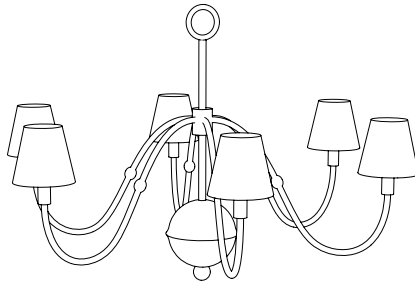

IATESTA
STUDIO

BAARLO CHANDELIER - SIZE I

41-1621-I
35" Dia. x 27"H

IATESTA FURNITURE
STUDIO LIGHTING
ACCESSORIES
TEXTILES

CUSTOM SUGGESTIONS

Standard

Standard Size II

Three tiers

BAARLO CHANDELIER - SIZE I

Design Staash\Quinn
41-1621-II
35" Dia. x 27"H

Finish As Shown: White Plaster

6 lights / candelabra sockets / max wattage 40W, limited to 25W with shades

UL Listed

Bright White Paper Shades, add 3.5" to the overall diameter of the piece