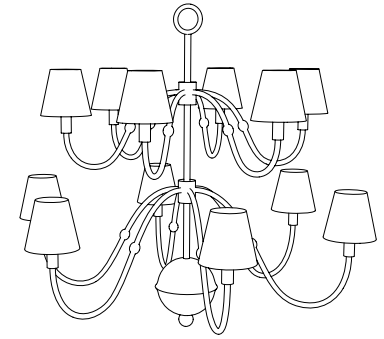

IATESTA
STUDIO

BAARLO CHANDELIER - SIZE I

41-1621-I
35" Dia. x 27"H

IATESTA FURNITURE
STUDIO LIGHTING
ACCESSORIES
TEXTILES

CUSTOM SUGGESTIONS

Standard

Standard Size II

Three tiers

BAARLO CHANDELIER - SIZE I

Design Staash\Quinn
41-1621-II
35" Dia. x 27"H

Finish As Shown: White Plaster

6 lights / candelabra sockets / max wattage 40W, limited to 25W with shades

UL Listed

Bright White Paper Shades, add 3.5" to the overall diameter of the piece