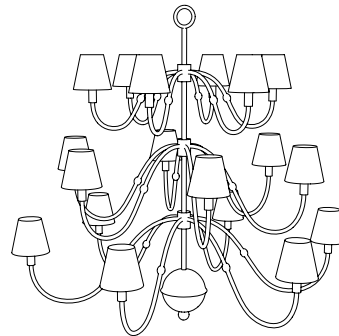

IATESTA
STUDIO

BAARLO CHANDELIER - SIZE I

41-1621-I
35" Dia. x 27"H

IATESTA FURNITURE
STUDIO LIGHTING
ACCESSORIES
TEXTILES

CUSTOM SUGGESTIONS

Standard

Standard Size II

Three tiers

BAARLO CHANDELIER - SIZE I

Design Staash\Quinn
41-1621-II
35" Dia. x 27"H

Finish As Shown: White Plaster

6 lights / candelabra sockets / max wattage 40W, limited to 25W with shades

UL Listed

Bright White Paper Shades, add 3.5" to the overall diameter of the piece