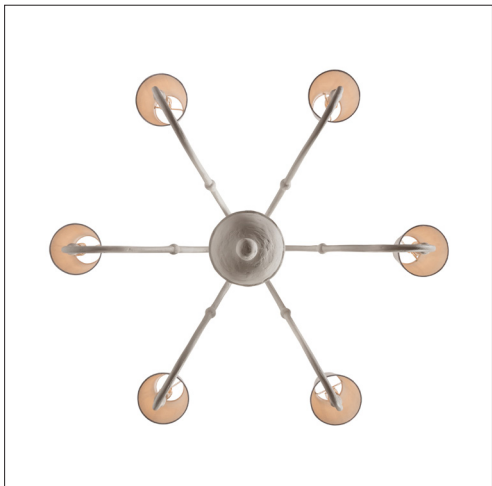

IATESTA
STUDIO

BAARLO CHANDELIER - SIZE I

41-1621-I
35" Dia. x 27"H

IATESTA FURNITURE
STUDIO LIGHTING
ACCESSORIES
TEXTILES

CUSTOM SUGGESTIONS

Standard

Standard Size II

Three tiers

BAARLO CHANDELIER - SIZE I

Design Staash\Quinn
41-1621-II
35" Dia. x 27"H

Finish As Shown: White Plaster

6 lights / candelabra sockets / max wattage 40W, limited to 25W with shades

UL Listed

Bright White Paper Shades, add 3.5" to the overall diameter of the piece

Weight: 18 lbs

Custom sizes and finishes available