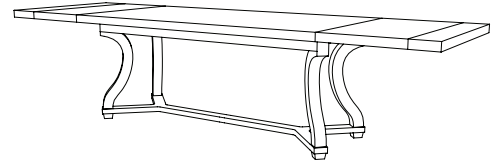

IATESTA
STUDIO

ARRUNDELL DINING TABLE - SIZE I

11-1412-I
92"W x 38"D x 30"H

CUSTOM SUGGESTIONS

Standard

With breadboard leaves

Standard Wardour Dining Table

As a console

As a square dining table

As a side table

Hand Made in Maryland
410.604.0360 (P)
410.604.0363 (F)
info@iatestastudio.com
iatestastudio.com

NOTE: Due to variations in printing, the colors shown here cannot absolutely represent true quality and hue. Prior to ordering, please confirm details of this tearsheet and reference finish samples available through your local showroom or sales representative. Line drawings are not drawn to scale.

ARRUNDELL DINING TABLE - SIZE I

Design Staash\Quinn

11-1412-I

92"W x 38"D x 30"H

Species: White Oak – Rift Sawn

Finish: O312 / Arctic

Clearance under top: 28"

Custom sizes and finishes available