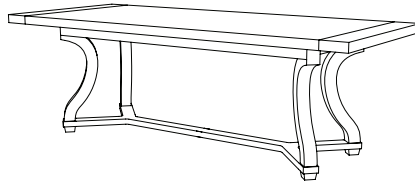

IATESTA
STUDIO

ARRUNDELL DINING TABLE - SIZE I

11-1412-I
92"W x 38"D x 30"H

CUSTOM SUGGESTIONS

Standard

With breadboard leaves

Standard Wardour Dining Table

As a console

As a square dining table

As a side table

Hand Made in Maryland
410.604.0360 (P)
410.604.0363 (F)
info@iatestastudio.com
iatestastudio.com

NOTE: Due to variations in printing, the colors shown here cannot absolutely represent true quality and hue. Prior to ordering, please confirm details of this tearsheet and reference finish samples available through your local showroom or sales representative. Line drawings are not drawn to scale.

ARRUNDELL DINING TABLE - SIZE I

Design Staash\Quinn

11-1412-I

92"W x 38"D x 30"H

Species: White Oak – Rift Sawn

Finish: O312 / Arctic

Clearance under top: 28"

Custom sizes and finishes available