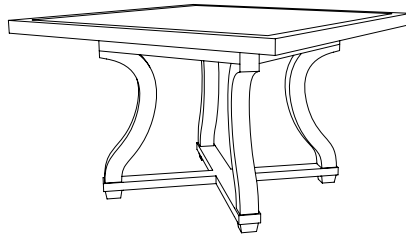

IATESTA
STUDIO

ARRUNDELL DINING TABLE - SIZE I

11-1412-I
92"W x 38"D x 30"H

CUSTOM SUGGESTIONS

Standard

With breadboard leaves

Standard Wardour Dining Table

As a console

As a square dining table

As a side table

Hand Made in Maryland
410.604.0360 (P)
410.604.0363 (F)
info@iatestastudio.com
iatestastudio.com

NOTE: Due to variations in printing, the colors shown here cannot absolutely represent true quality and hue. Prior to ordering, please confirm details of this tearsheet and reference finish samples available through your local showroom or sales representative. Line drawings are not drawn to scale.

ARRUNDELL DINING TABLE - SIZE I

Design Staash\Quinn

11-1412-I

92"W x 38"D x 30"H

Species: White Oak – Rift Sawn

Finish: O312 / Arctic

Clearance under top: 28"

Custom sizes and finishes available