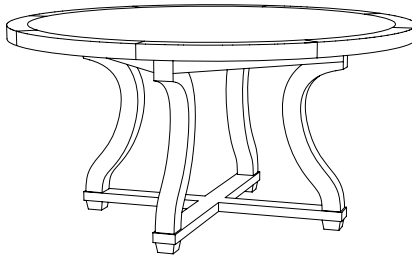

IATESTA
STUDIO

ARRUNDELL DINING TABLE - SIZE I

11-1412-I
92"W x 38"D x 30"H

CUSTOM SUGGESTIONS

Standard

With breadboard leaves

Standard Wardour Dining Table

As a console

As a square dining table

As a side table

Hand Made in Maryland
410.604.0360 (P)
410.604.0363 (F)
info@iatestastudio.com
iatestastudio.com

NOTE: Due to variations in printing, the colors shown here cannot absolutely represent true quality and hue. Prior to ordering, please confirm details of this tearsheet and reference finish samples available through your local showroom or sales representative. Line drawings are not drawn to scale.

ARRUNDELL DINING TABLE - SIZE I

Design Staash\Quinn

11-1412-I

92"W x 38"D x 30"H

Species: White Oak – Rift Sawn

Finish: O312 / Arctic

Clearance under top: 28"

Custom sizes and finishes available