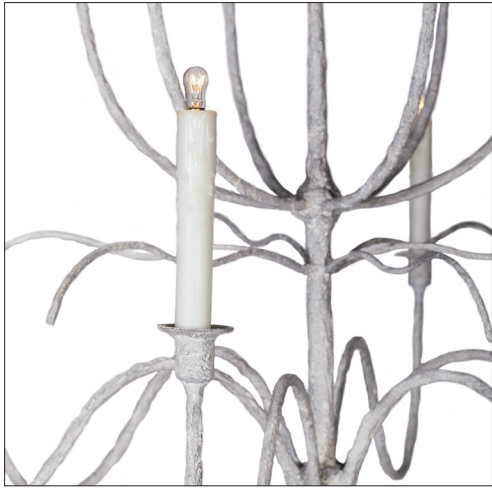

IATESTA
STUDIO

ADDISON CHANDELIER

41-1512
40" Dia. x 41"H

IATESTA FURNITURE
STUDIO LIGHTING
ACCESSORIES
TEXTILES

CUSTOM SUGGESTIONS

Standard

Standard Addison Sconce

Add crystal v.1

One tier

Add crystal v.2

As a sconce v.2

Hand Made in Maryland
410.604.0360 (P)
410.604.0363 (F)
info@iatestastudio.com
iatestastudio.com

NOTE: Due to variations in printing, the colors shown here cannot absolutely represent true quality and hue. Prior to ordering, please confirm details of this tearsheet and reference finish samples available through your local showroom or sales representative. Line drawings are not drawn to scale.

ADDISON CHANDELIER

41-1512
40" Dia. x 41"H
Finish As Shown: Antiqued Plaster
12 lights/ candelabra sockets / max wattage 40W
UL Listed
Weight: 20lbs
Custom sizes and finishes available