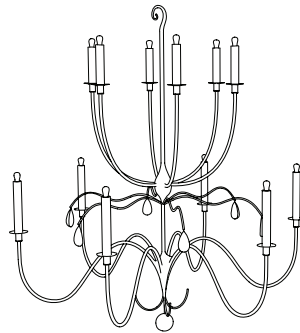

IATESTA
STUDIO

ADDISON CHANDELIER

41-1512
40" Dia. x 41"H

IATESTA FURNITURE
STUDIO LIGHTING
ACCESSORIES
TEXTILES

CUSTOM SUGGESTIONS

Standard

Standard Addison Sconce

Add crystal v.1

One tier

Add crystal v.2

As a sconce v.2

Hand Made in Maryland
410.604.0360 (P)
410.604.0363 (F)
info@iatestastudio.com
iatestastudio.com

NOTE: Due to variations in printing, the colors shown here cannot absolutely represent true quality and hue. Prior to ordering, please confirm details of this tearsheet and reference finish samples available through your local showroom or sales representative. Line drawings are not drawn to scale.

ADDISON CHANDELIER

41-1512
40" Dia. x 41"H
Finish As Shown: Antiqued Plaster
12 lights/ candelabra sockets / max wattage 40W
UL Listed
Weight: 20lbs
Custom sizes and finishes available