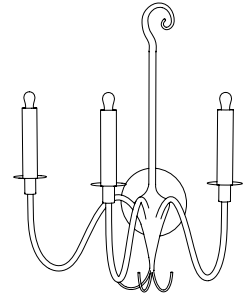

IATESTA
STUDIO

ADDISON CHANDELIER

41-1512
40" Dia. x 41"H

IATESTA FURNITURE
STUDIO LIGHTING
ACCESSORIES
TEXTILES

CUSTOM SUGGESTIONS

Standard

Standard Addison Sconce

Add crystal v.1

ADDISON CHANDELIER

41-1512
40" Dia. x 41"H
Finish As Shown: Antiqued Plaster
12 lights/ candelabra sockets / max wattage 40W
UL Listed
Weight: 20lbs
Custom sizes and finishes available