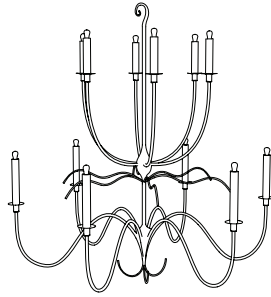

IATESTA
STUDIO

ADDISON CHANDELIER

41-1512
40" Dia. x 41"H

IATESTA FURNITURE
STUDIO LIGHTING
ACCESSORIES
TEXTILES

CUSTOM SUGGESTIONS

Standard

Standard Addison Sconce

Add crystal v.1

One tier

Add crystal v.2

As a sconce v.2

Hand Made in Maryland
410.604.0360 (P)
410.604.0363 (F)
info@iatestastudio.com
iatestastudio.com

NOTE: Due to variations in printing, the colors shown here cannot absolutely represent true quality and hue. Prior to ordering, please confirm details of this tearsheet and reference finish samples available through your local showroom or sales representative. Line drawings are not drawn to scale.

ADDISON CHANDELIER

41-1512
40" Dia. x 41"H
Finish As Shown: Antiqued Plaster
12 lights/ candelabra sockets / max wattage 40W
UL Listed
Weight: 20lbs
Custom sizes and finishes available