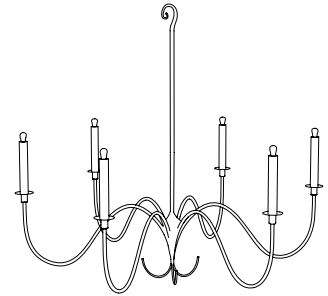

IATESTA
STUDIO

ADDISON CHANDELIER

41-1512
40" Dia. x 41"H

IATESTA FURNITURE
STUDIO LIGHTING
ACCESSORIES
TEXTILES

CUSTOM SUGGESTIONS

Standard

Standard Addison Sconce

Add crystal v.1

ADDISON CHANDELIER

41-1512
40" Dia. x 41"H
Finish As Shown: Antiqued Plaster
12 lights/ candelabra sockets / max wattage 40W
UL Listed
Weight: 20lbs
Custom sizes and finishes available