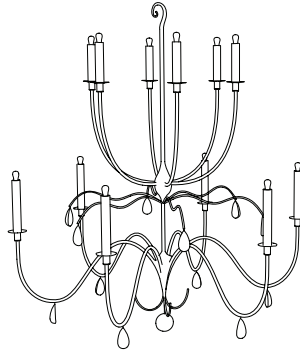

IATESTA
STUDIO

ADDISON CHANDELIER

41-1512
40" Dia. x 41"H

IATESTA FURNITURE
STUDIO LIGHTING
ACCESSORIES
TEXTILES

CUSTOM SUGGESTIONS

Standard

Standard Addison Sconce

Add crystal v.1

One tier

Add crystal v.2

As a sconce v.2

Hand Made in Maryland
410.604.0360 (P)
410.604.0363 (F)
info@iatestastudio.com
iatestastudio.com

NOTE: Due to variations in printing, the colors shown here cannot absolutely represent true quality and hue. Prior to ordering, please confirm details of this tearsheet and reference finish samples available through your local showroom or sales representative. Line drawings are not drawn to scale.

ADDISON CHANDELIER

41-1512
40" Dia. x 41"H
Finish As Shown: Antiqued Plaster
12 lights/ candelabra sockets / max wattage 40W
UL Listed
Weight: 20lbs
Custom sizes and finishes available