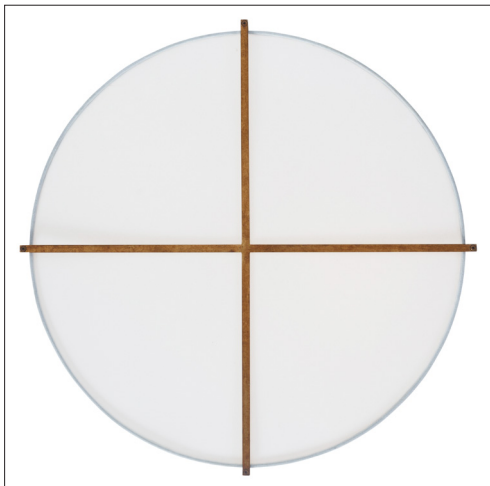

IATESTA
STUDIO

ABEL PENDANT - SIZE I

41-1906-I
22"W x 22"D x 28"H

IATESTA STUDIO

FURNITURE
LIGHTING
ACCESSORIES
TEXTILES

CUSTOM SUGGESTIONS

Standard

Standard Size II

ABEL PENDANT - SIZE I

Design Staash\Quinn

41-1906-I

22"W x 22"D x 28"H

Finish: T301 / Antique Gold

2 lights / medium sockets / max wattage 75W

Shade & Diffuser: White Silk

UL Listed