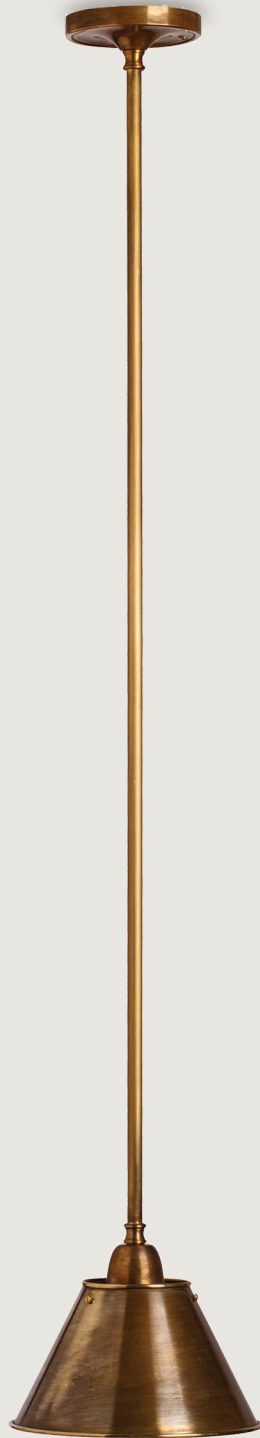

Galerie des Lampes

LIGHTING HANDMADE IN FRANCE

DIGH20-01C Grasshopper Hanging Lamp

Finish: UB / Unlacquered Brass

Tole Shade: 8"Ø x 5.25"H, Downward Facing

Ceiling Plate: US Round, 4.125"Ø

Height: 46.25"

EXCLUSIVELY AT