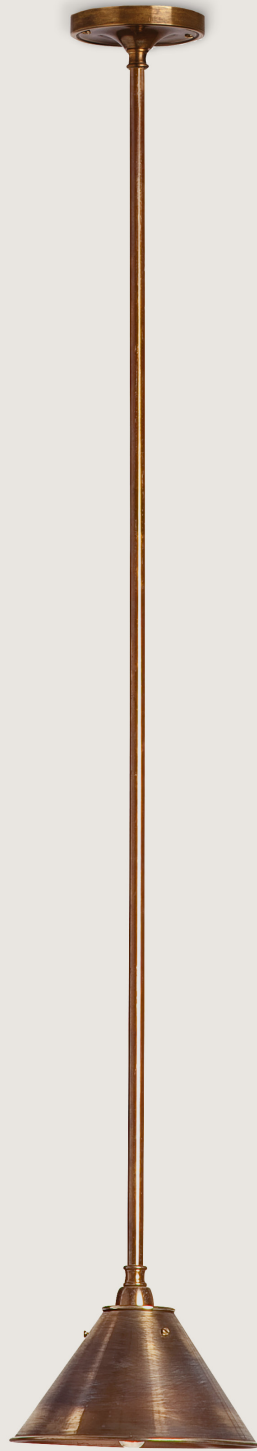

Galerie des Lampes

LIGHTING HANDMADE IN FRANCE

DIGH20-01B Grasshopper Hanging Lamp

Finish: UB / Unlacquered Brass

Tole Shade: 7"Ø x 3.75"H, Downward Facing

Ceiling Plate: US Round, 4.125"Ø

Height: 46.25"

EXCLUSIVELY AT